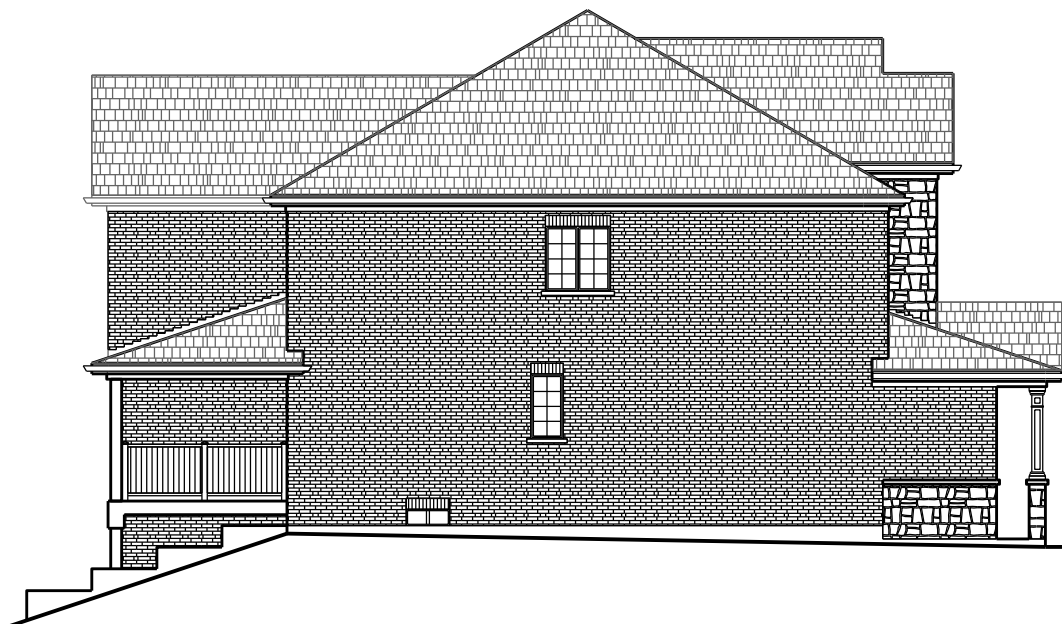

*Right Side ( North ) Elevation*

*Rear ( West ) Elevation*

*Left Side ( South ) Elevation*

*Front ( East ) Elevation*

*16 Quiet Heights Lane Keswick*

*3170 s.f. Two Storey*

*Gladebrook Homes*